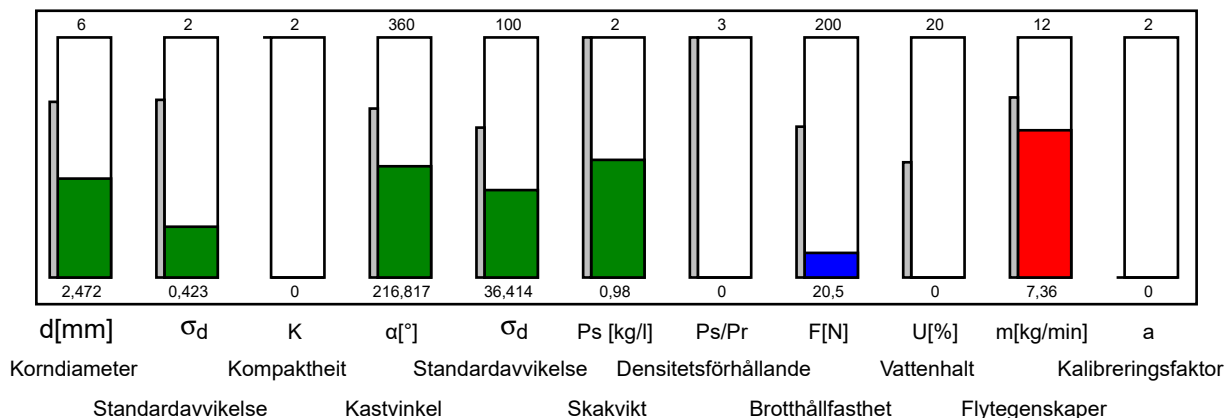

Materialdata (Ammoniumnitrat)

Anmärkning : ZA-V

Attention! An additional cross-check on a mobile test kit is recommended.